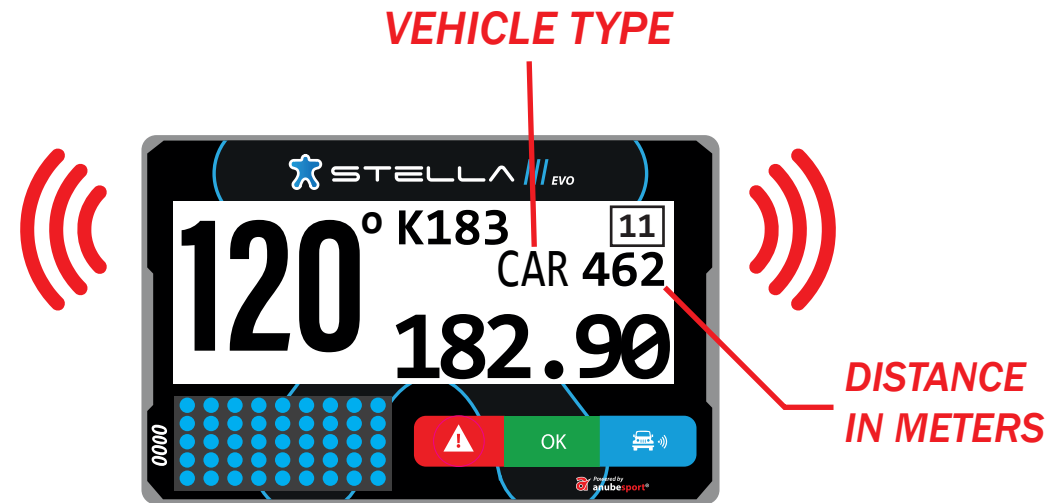

# DANGER 3 !!!

ALERTING 300m before an area marked on the roadbook as "Danger 3"

# OVERTAKING / BLUE FLAG

**FLASHING**  
Sending blue flag

**OVERTAKE  
REQUEST**

# OVERTAKING / BLUE FLAG

**GREEN**

Blue flag delivered for the vehicle ahead

**FLASHING IN BLUE**

Blue flag recived from faster competitor behind