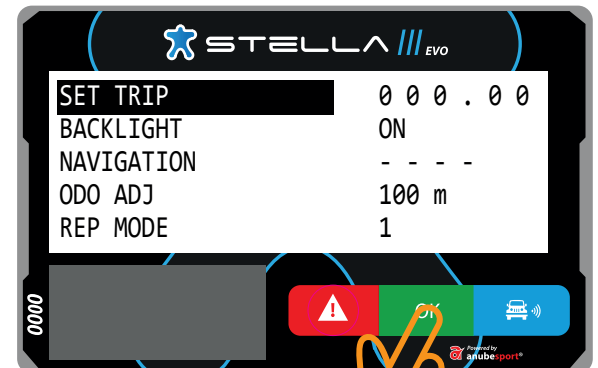

# SETTING TRIP TO ZERO

OK

1 sec.

+

1 sec.

+

1 sec.

STELLA ///