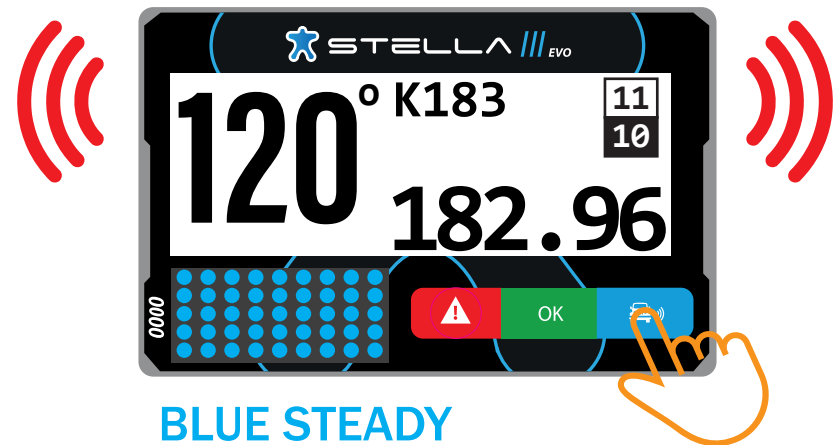

# OVERTAKING / BLUE FLAG

**FLASHING**  
Sending blue flag

**OVERTAKE  
REQUEST**

# OVERTAKING / BLUE FLAG

**GREEN**

Blue flag delivered for the vehicle ahead

**FLASHING IN BLUE**

Blue flag recived from faster competitor behind

# OVERTAKING / BLUE FLAG

OVERTAKE ACCEPTED

BLUE STEADY  
The competitor must facilitate the overtaking safely

ACCEPT OVERTAKING