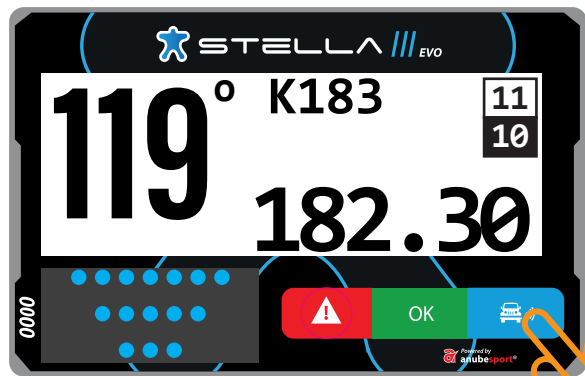

# DANGER 3 !!!

ALERTING 300m before an area marked on the roadbook as "Danger 3"

# OVERTAKING / BLUE FLAG

**FLASHING**  
Sending blue flag

**OVERTAKE  
REQUEST**