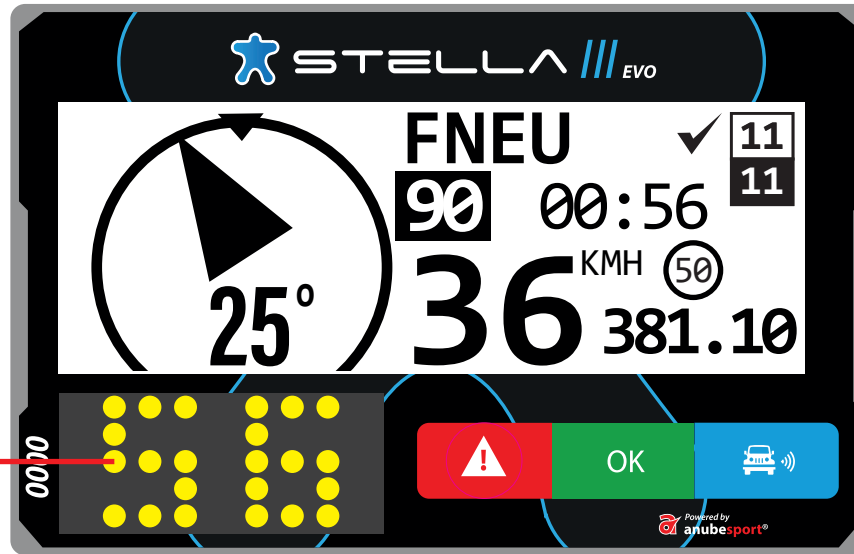

# NEUTRALIZATION ZONE

**COUNTDOWN**  
to restart

# NEUTRALIZATION ZONE

COUNTDOWN  
Last minute