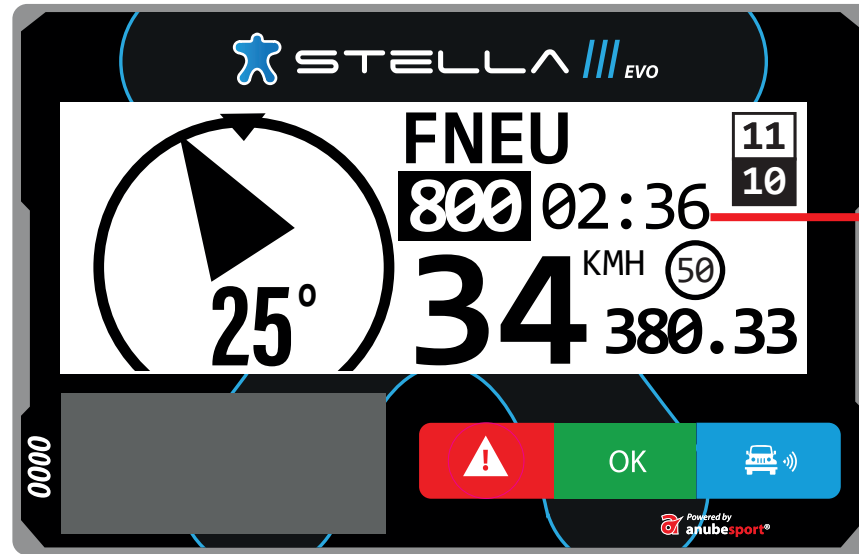

NEUTRALIZATION ZONE

COUNTDOWN
to restart