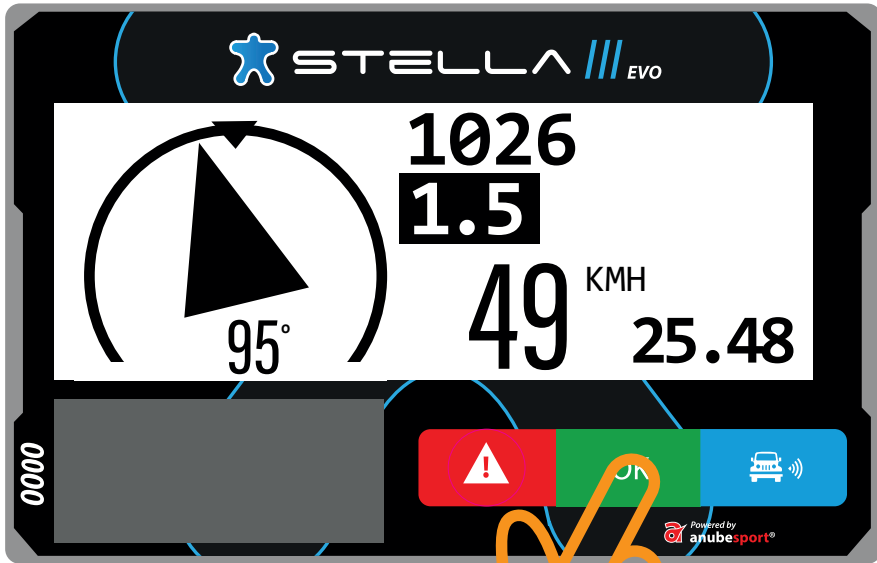

LIST OF WAYPOINTS

OK