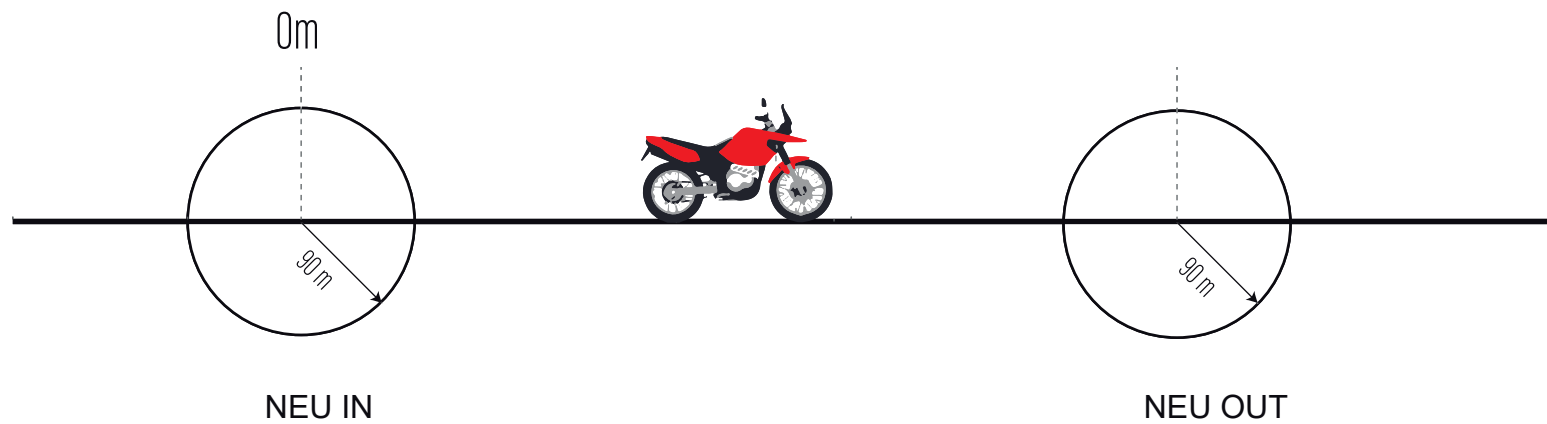

NEUTRALIZATION ZONE

COUNTDOWN
to restart