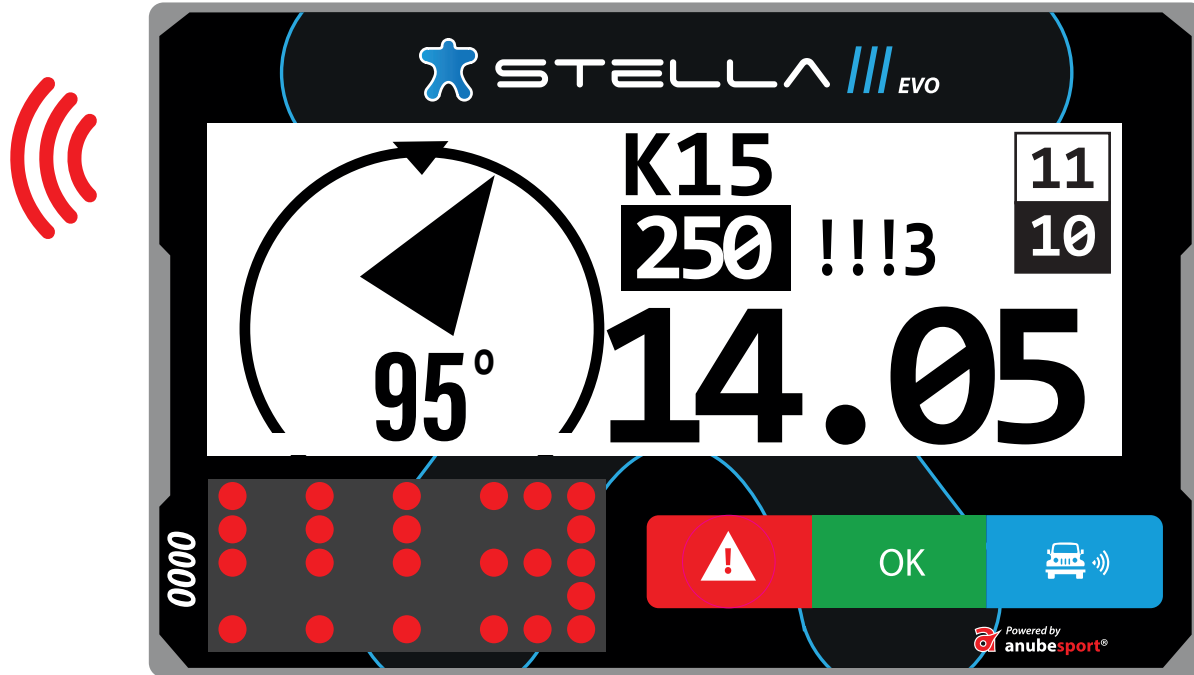

# DANGER 3 !!!

ALERTING 300m before an area marked on the roadbook as "Danger 3"