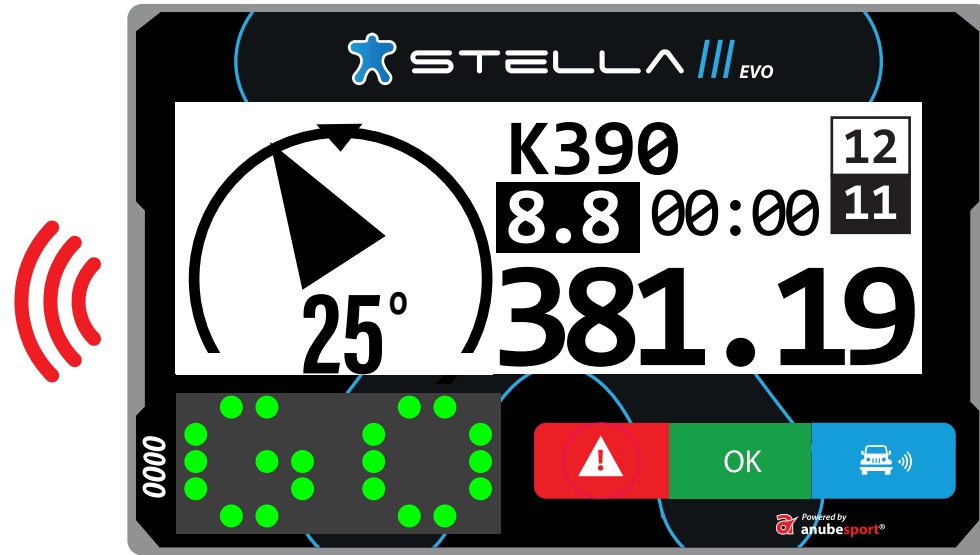

NEUTRALIZATION ZONE