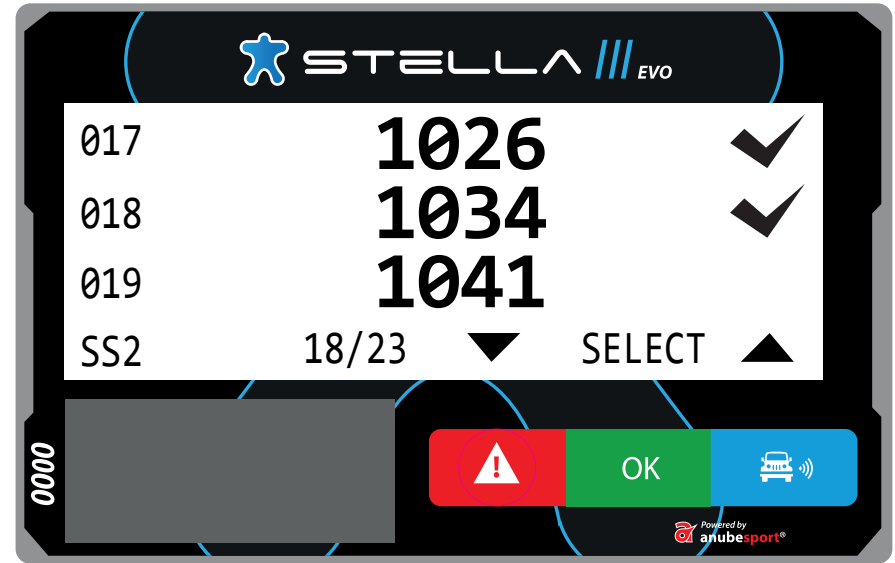

LIST OF WAYPOINTS

OK