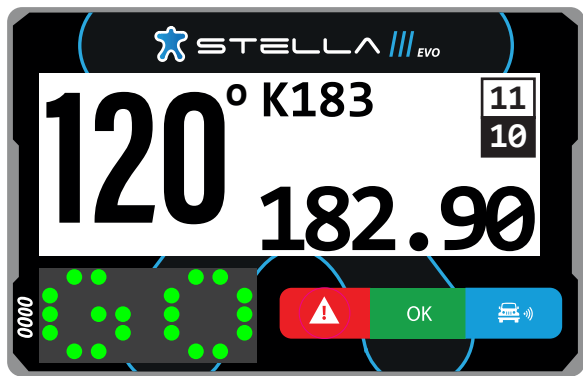

OVERTAKING / BLUE FLAG

OVERTAKE ACCEPTED