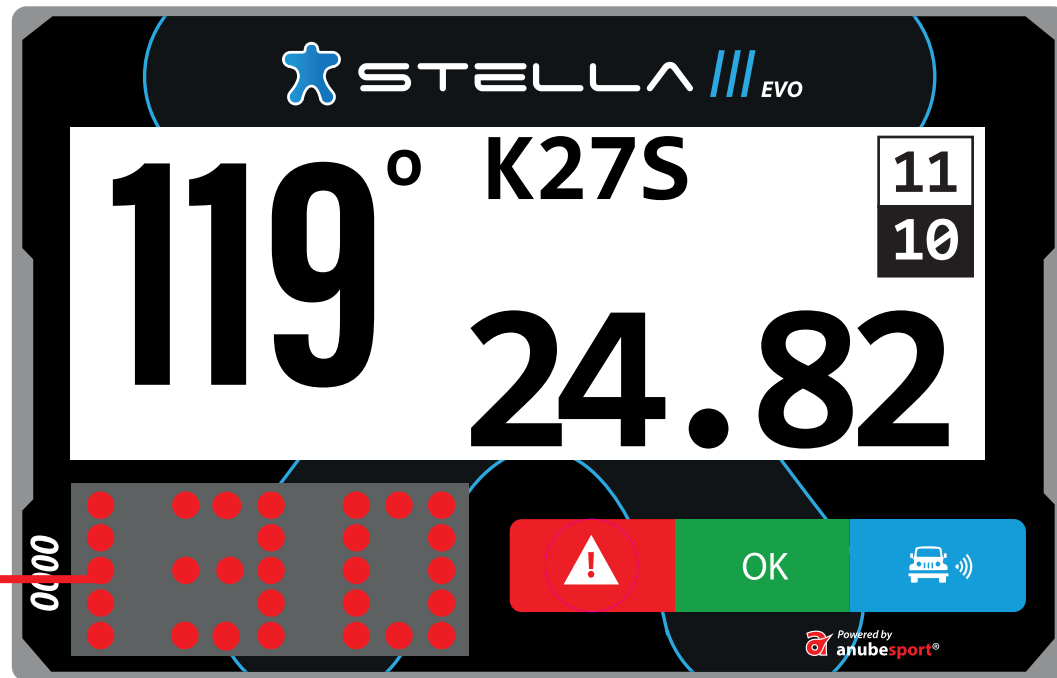

MAXIMUM SPEED ACCORDING TO THE CATEGORY

RED FLASHING speeding