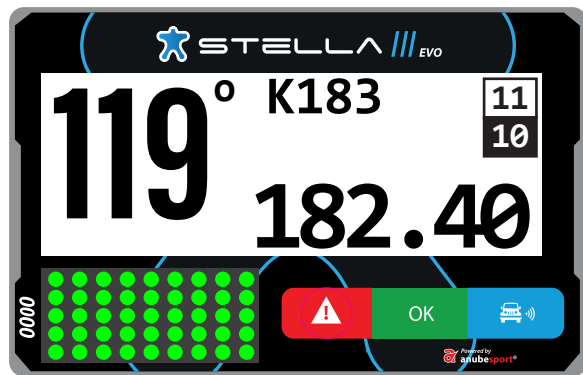

# OVERTAKING / BLUE FLAG

**FLASHING**  
Sending blue flag

**OVERTAKE  
REQUEST**

# OVERTAKING / BLUE FLAG

**GREEN**

Blue flag delivered for the vehicle ahead

**FLASHING IN BLUE**

Blue flag recived from faster competitor behind